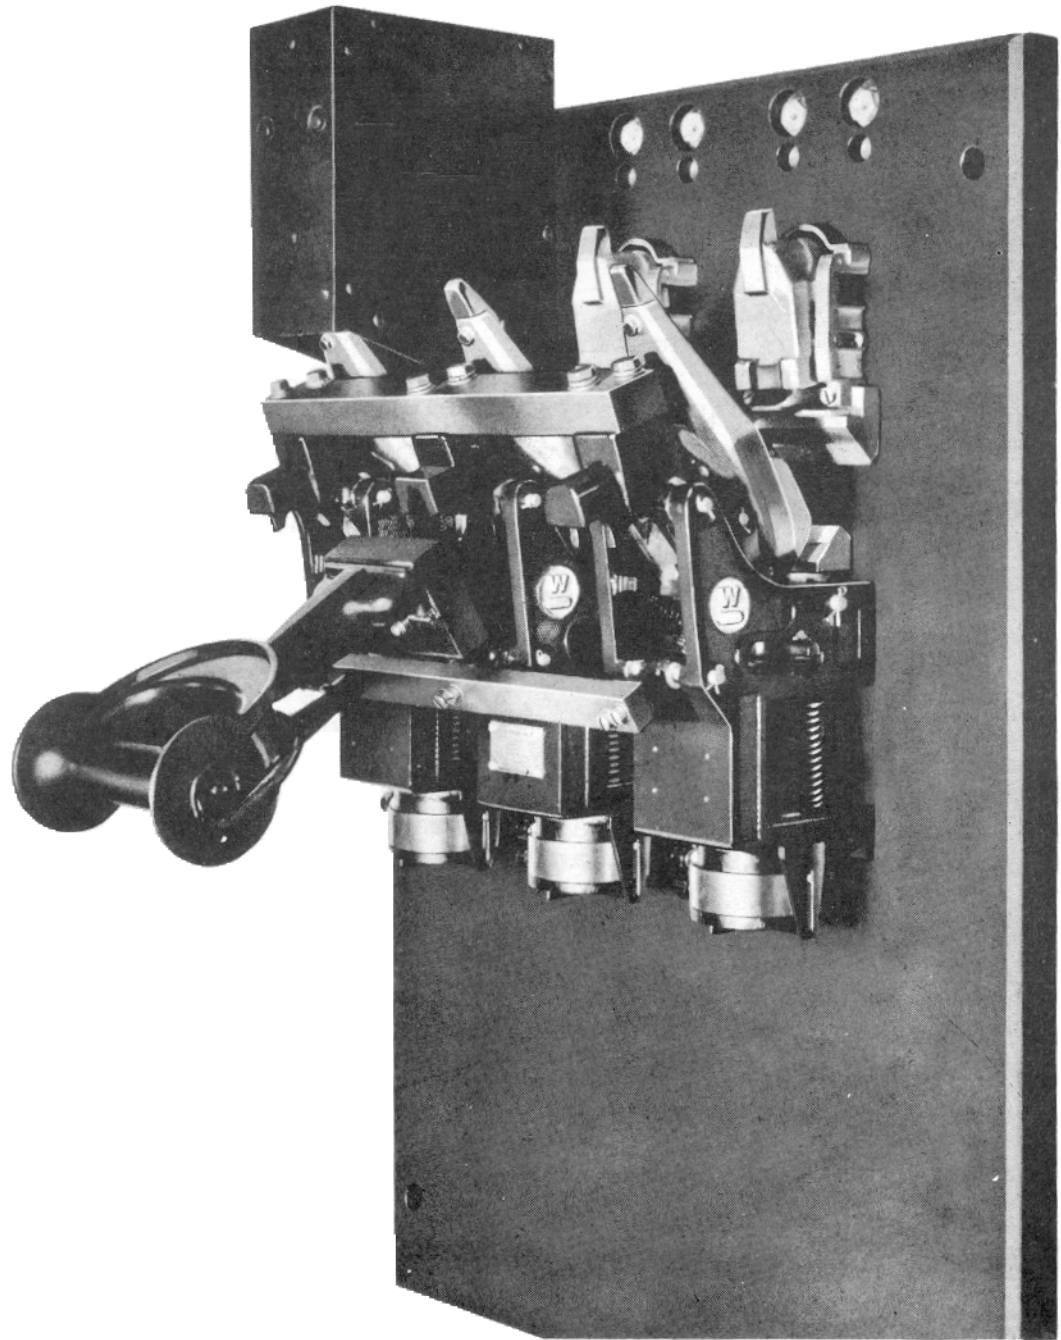

TYPE DA AIR CIRCUIT BREAKER

Frontispiece
Type DA 50, Three-Pole Air Circuit Breaker

Westinghouse Electric Corporation
East Pittsburgh, Pa.